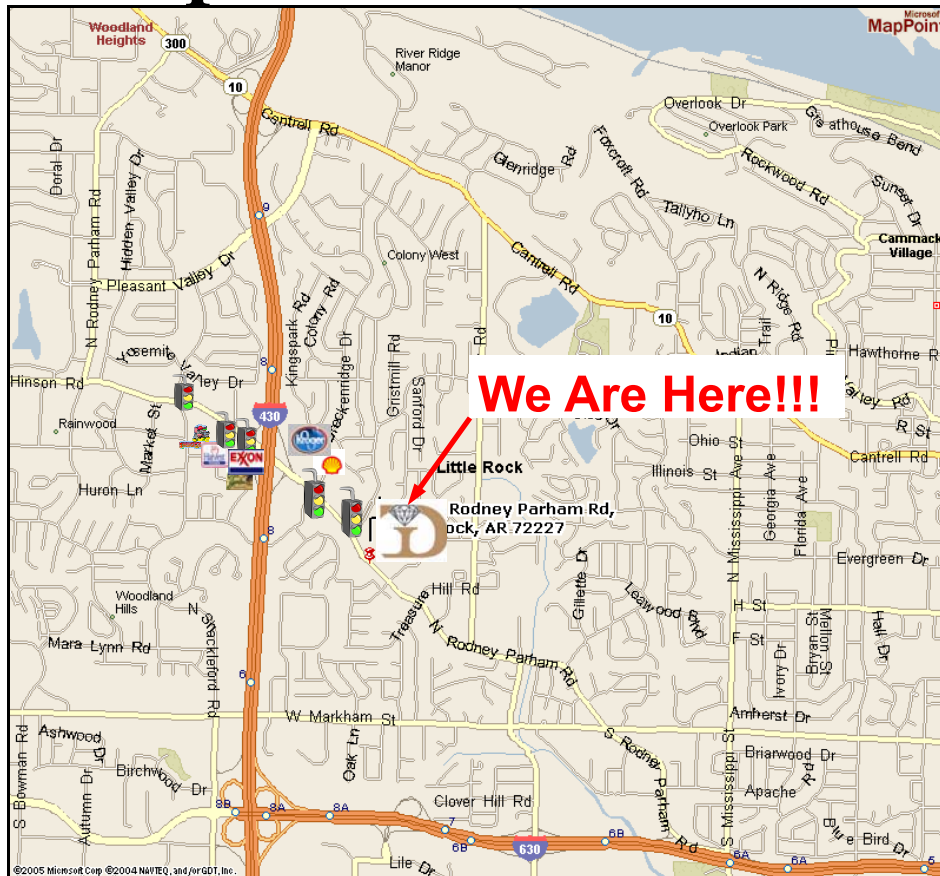

We Are Here!!!

We want to be sure you know how to find our showroom.

From **I-430** take exit 8 and go east on Rodney Parham Rd.. Go about 0.5 mile (1/2 mile) and our showroom is on the left, 9816 N. Rodney Parham Rd.

Danwerke Jewelers & Clockworks
9816 N. Rodney Parham Rd.
Little Rock, AR 72227
501-225-9593

A map to our showroom.

Compliments of Robert Spinner, 501-351-6466 www.AtTheTipWebs.com